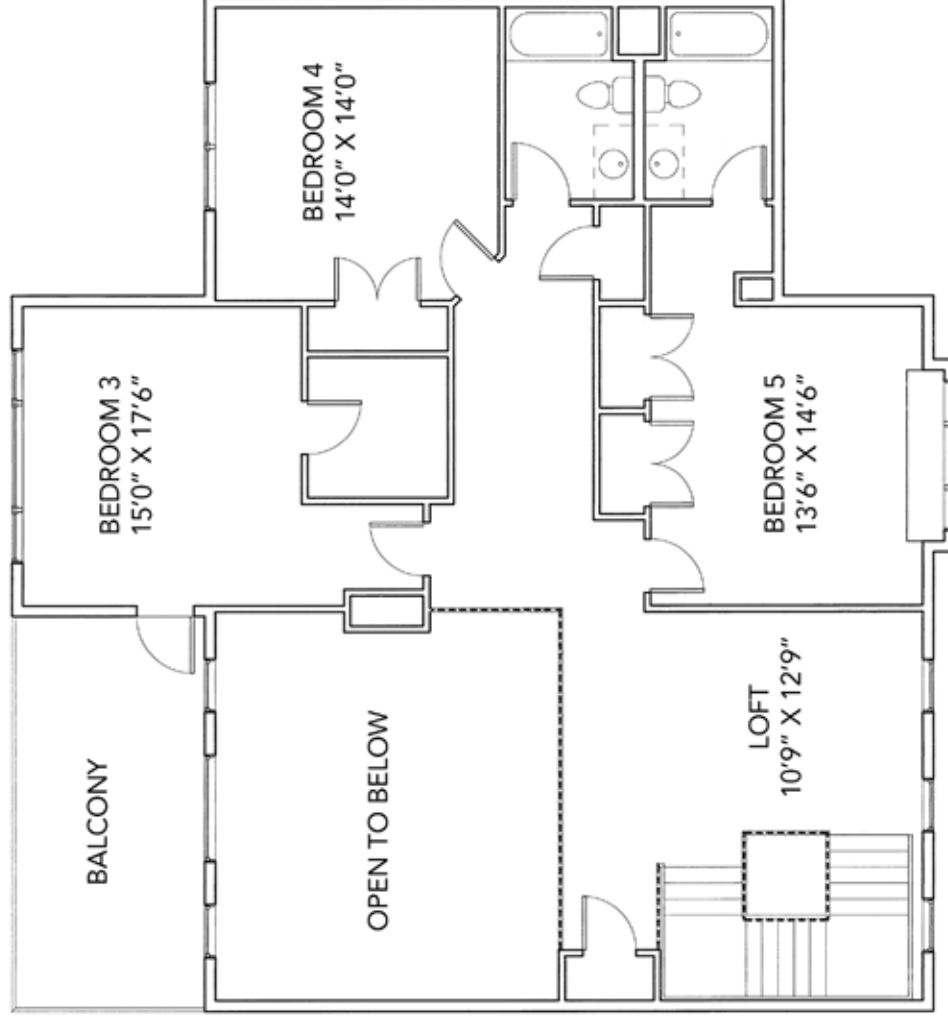

MAIN FLOOR: 2990 sq ft

TOTAL: 4261 sq ft

UPPER FLOOR: 1271 sq ft