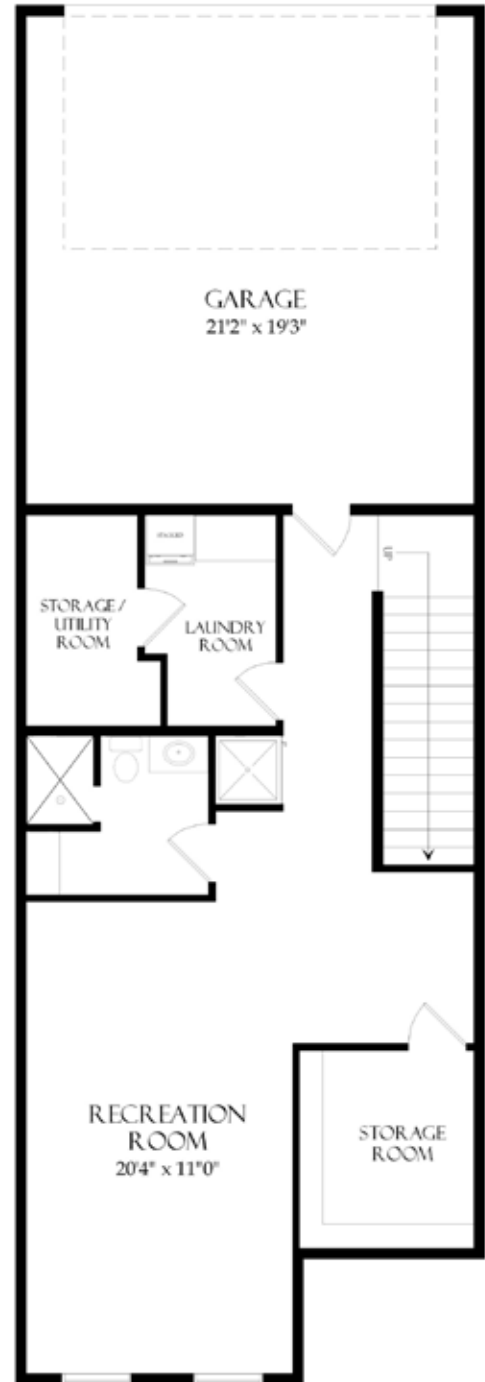

#912 8TH AVENUE SE  
TOTAL - 2071.97 SQ.FT.  
MAIN FLOOR - 1217.48 SQ.FT.

**#912 8TH AVENUE S.E.**  
**UPPER FLOOR - 854.49 SQ.FT.**

**#912 8TH AVENUE S.E.**  
**BASEMENT - 650.86 SQ. FT.**