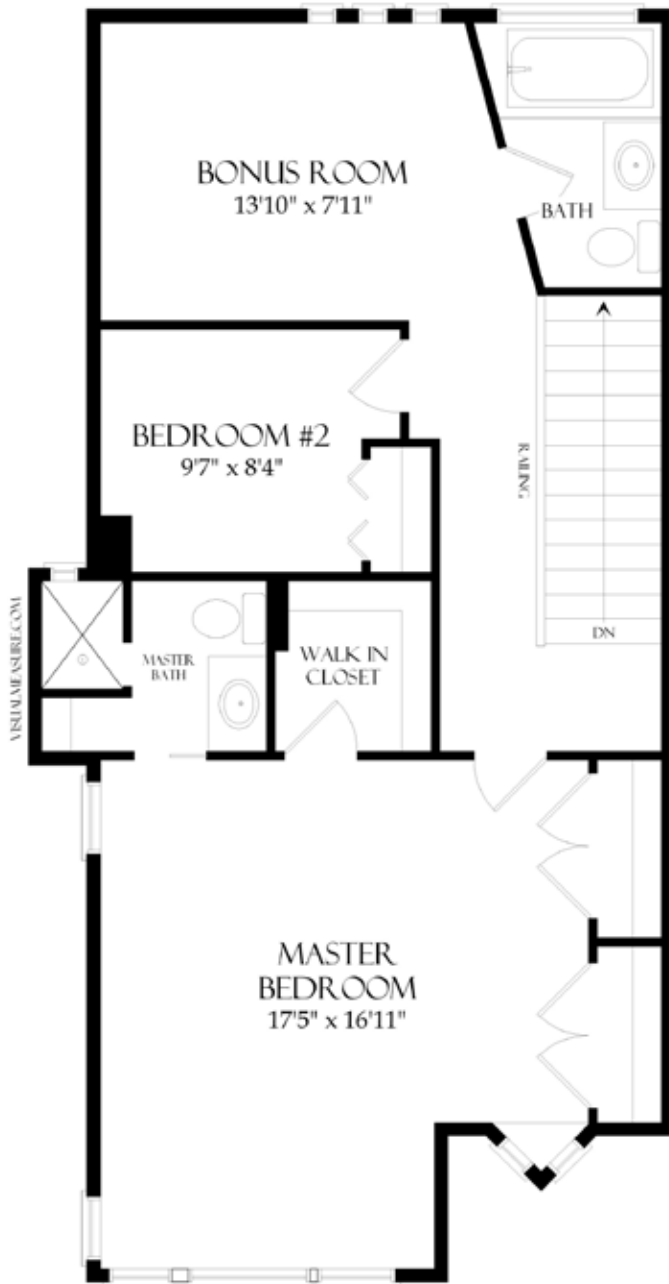

#912 8TH AVENUE SE  
TOTAL - 2071.97 SQ.FT.  
MAIN FLOOR - 1217.48 SQ.FT.

**#912 8TH AVENUE S.E.**  
**UPPER FLOOR - 854.49 SQ.FT.**

**#912 8TH AVENUE S.E.**  
**BASEMENT - 650.86 SQ. FT.**