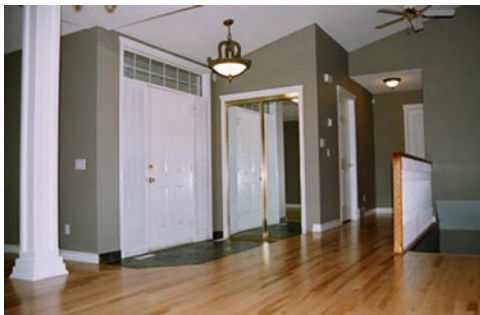

**FINESSE, FOOTWORK,
FOLLOW-THROUGH.**

samcorea

RE/MAX[®]
HOUSE OF REAL ESTATE

www.samsluxuryhomes.com

samcorea

Patterson \$525,000

136 Patterson Drive, SW

Ideal location backing greenbelt & with great city views!

Renovated bungalow with fully developed walkout basement! Beautifully updated 1820 sq. ft bungalow with extensive hardwood and slate flooring, vaulted ceilings, new windows, white millwork and kitchen cabinets. There are granite countertops in kitchen and bathrooms, oak built-ins, 2 fireplaces and in-floor heating in walkout. Plan offers 2 + 2 bedrooms, main floor den, sunken living room, and formal dining room with classic columns. It also offers large kitchen w/lunch bar and nook with city views, vaulted family room w/wood-burning fireplace, master ensuite w/jetted tub, 2nd bedroom w/cheater ensuite, 2nd family room, 2 bedrooms and full bathroom in walkout.